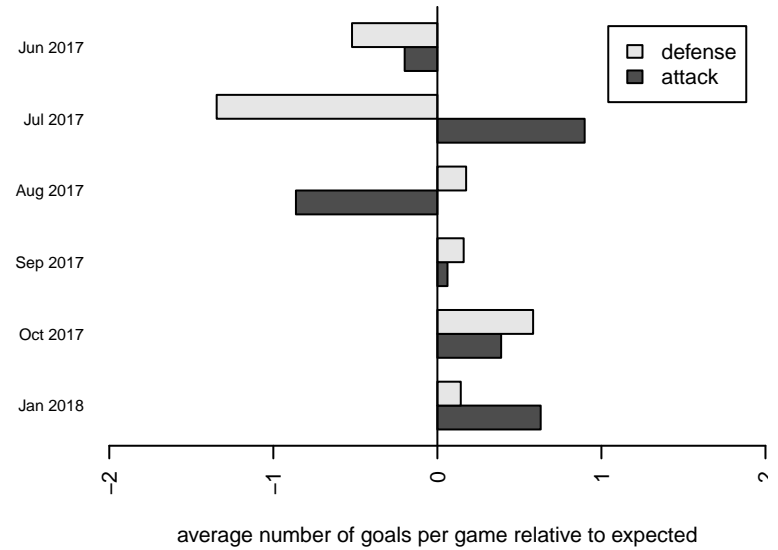

Performance relative to 13 month average